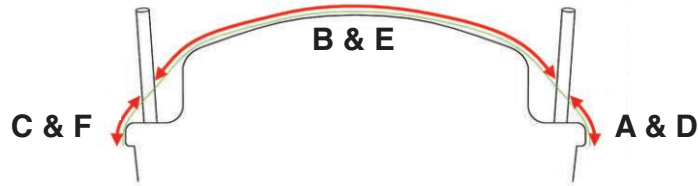

## C-22 Boat Cover Measuring Diagram

Measure across the deck loosely the way the cover would lie on it (to center of the base of the stanchion). Do not measure up & down each contour of the deck.

Customer Name \_\_\_\_\_ Home Phone \_\_\_\_\_ Work Phone \_\_\_\_\_ Fax \_\_\_\_\_ Year \_\_\_\_\_ Hull # \_\_\_\_\_