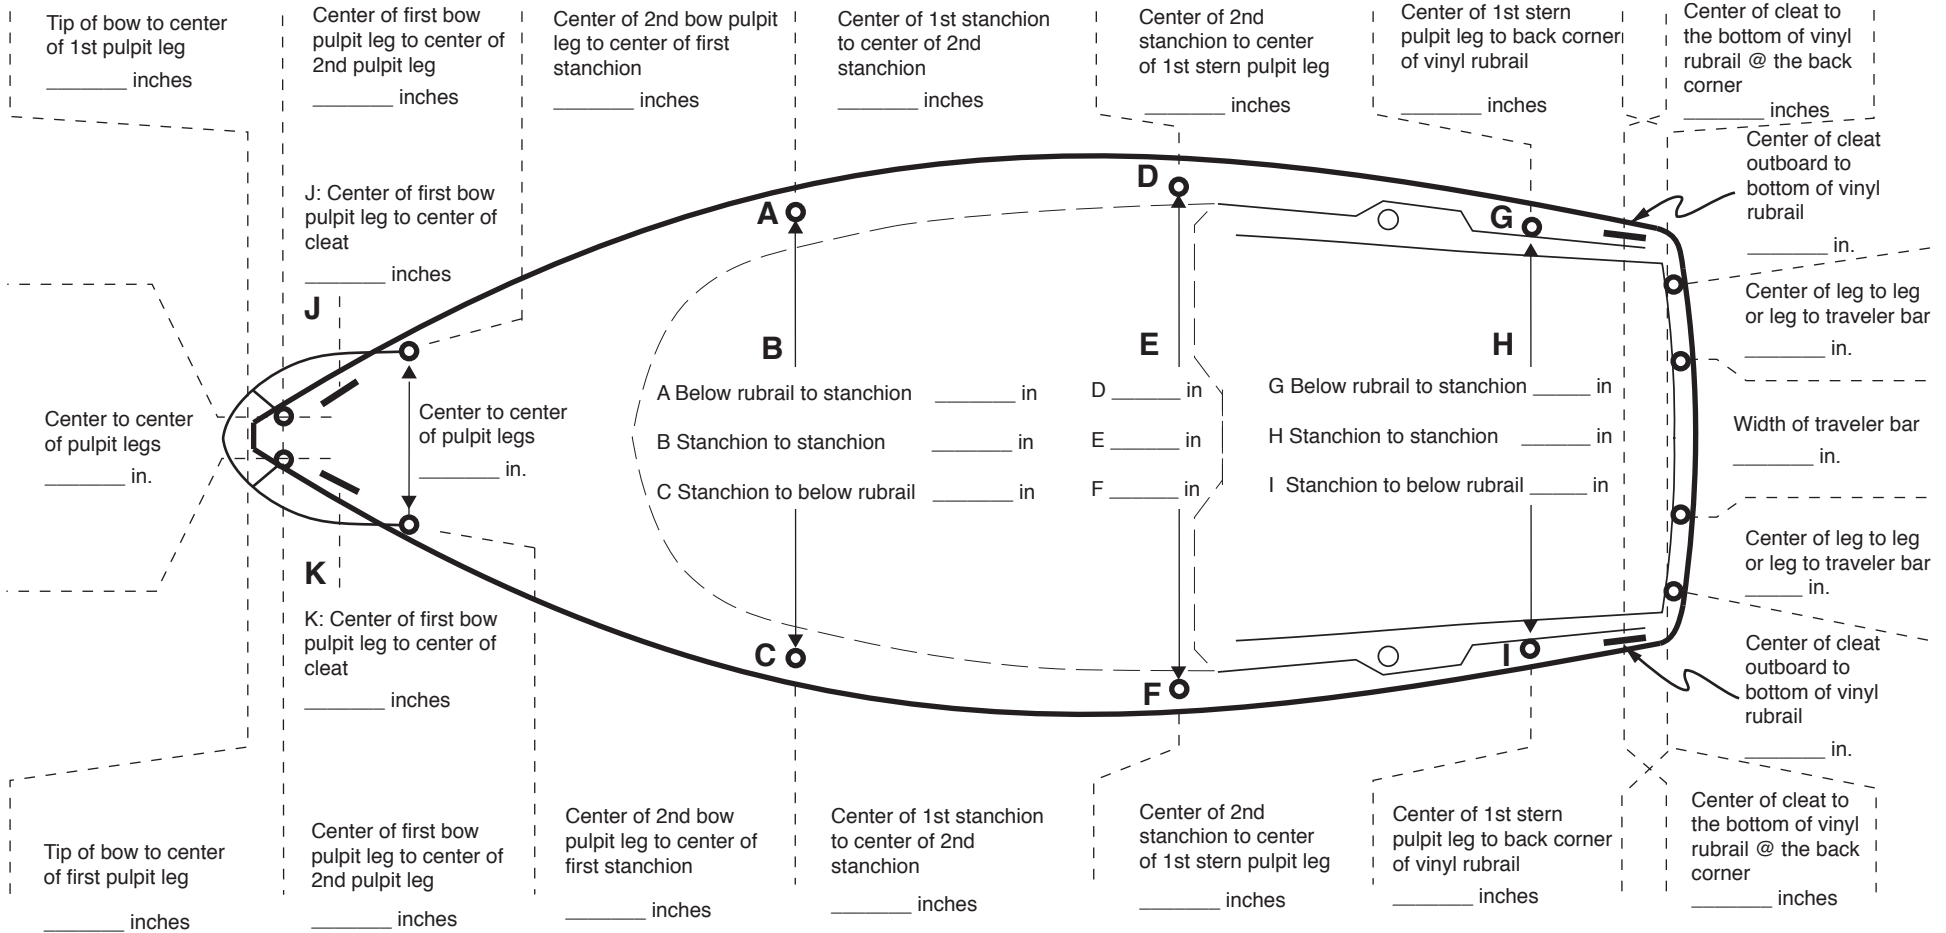

## C-22 Boat Cover Measuring Diagram

Measure across the deck loosely the way the cover would lie on it (to center of the base of the stanchion). Do not measure up & down each contour of the deck.

Customer Name \_\_\_\_\_ Home Phone \_\_\_\_\_ Work Phone \_\_\_\_\_ Fax \_\_\_\_\_ Year \_\_\_\_\_ Hull # \_\_\_\_\_