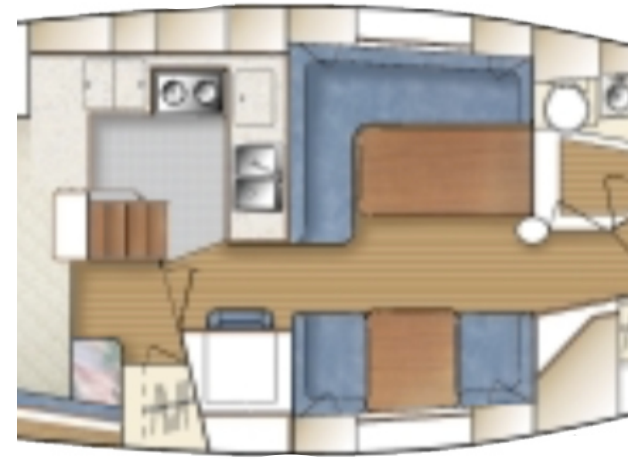

Catalina Direct

8 0 0 - 9 5 9 - S A I L

REQUIRED:

Boat Year: _____

Hull #: _____

Fabric Choice: _____

Boat has a traditional interior: YES NO

I am ordering the main saloon only, A8354

or I am ordering the complete set, A8260

IMPORTANT NOTES:

Snap locations are not guaranteed to match the original cushion's snaps due to numerous changes to boats and cushion patterns over the years. For your convenience additional male snaps are included for you to install on your boat as desired to match the new cushion's female snaps. Leave the old snaps in place, hidden behind the cushions, where no one will mind.

Catalina 36 Traditional Interior A8260 & A8354

Forward →

The traditional interior has an "L" shaped seating area on the port side and the table can fold up and store against the forward bulkhead.

I, _____ certify that
printed name