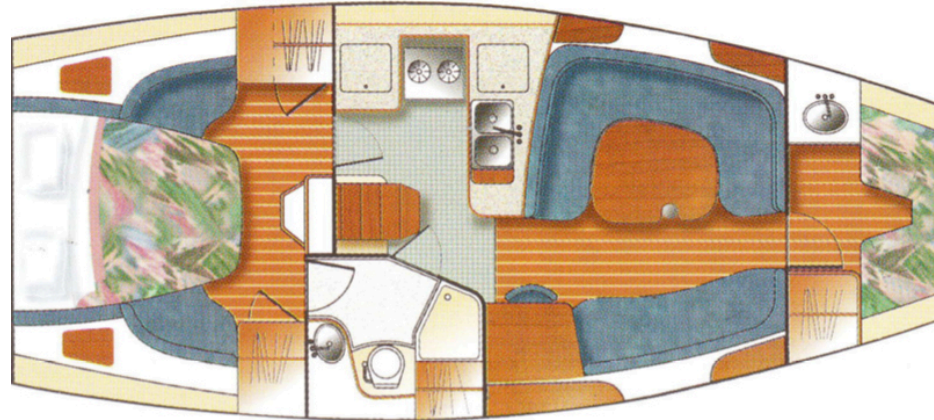

REQUIRED:

Boat Year: _____

Hull #: _____

Fabric Choice: _____

I am ordering the main saloon and aft cabin only:

M9052: YES or,

I am ordering the entire cushion set:

M9160: YES

IMPORTANT NOTES:

Snap locations are not guaranteed to match the original cushion's snaps due to numerous changes to boats and cushion patterns over the years. For your convenience additional male snaps are included for you to install on your boat as desired to match the new cushion's female snaps. Leave the old snaps in place, hidden behind the cushions, where no one will mind.

**Catalina 380
Interior Cushions M9052 and M9160**

The C-380 has a standard cushion layout, common to all boats.

I, _____ certify that
printed name

the information given by me is correct and I understand and agree to all of the terms detailed on this page.