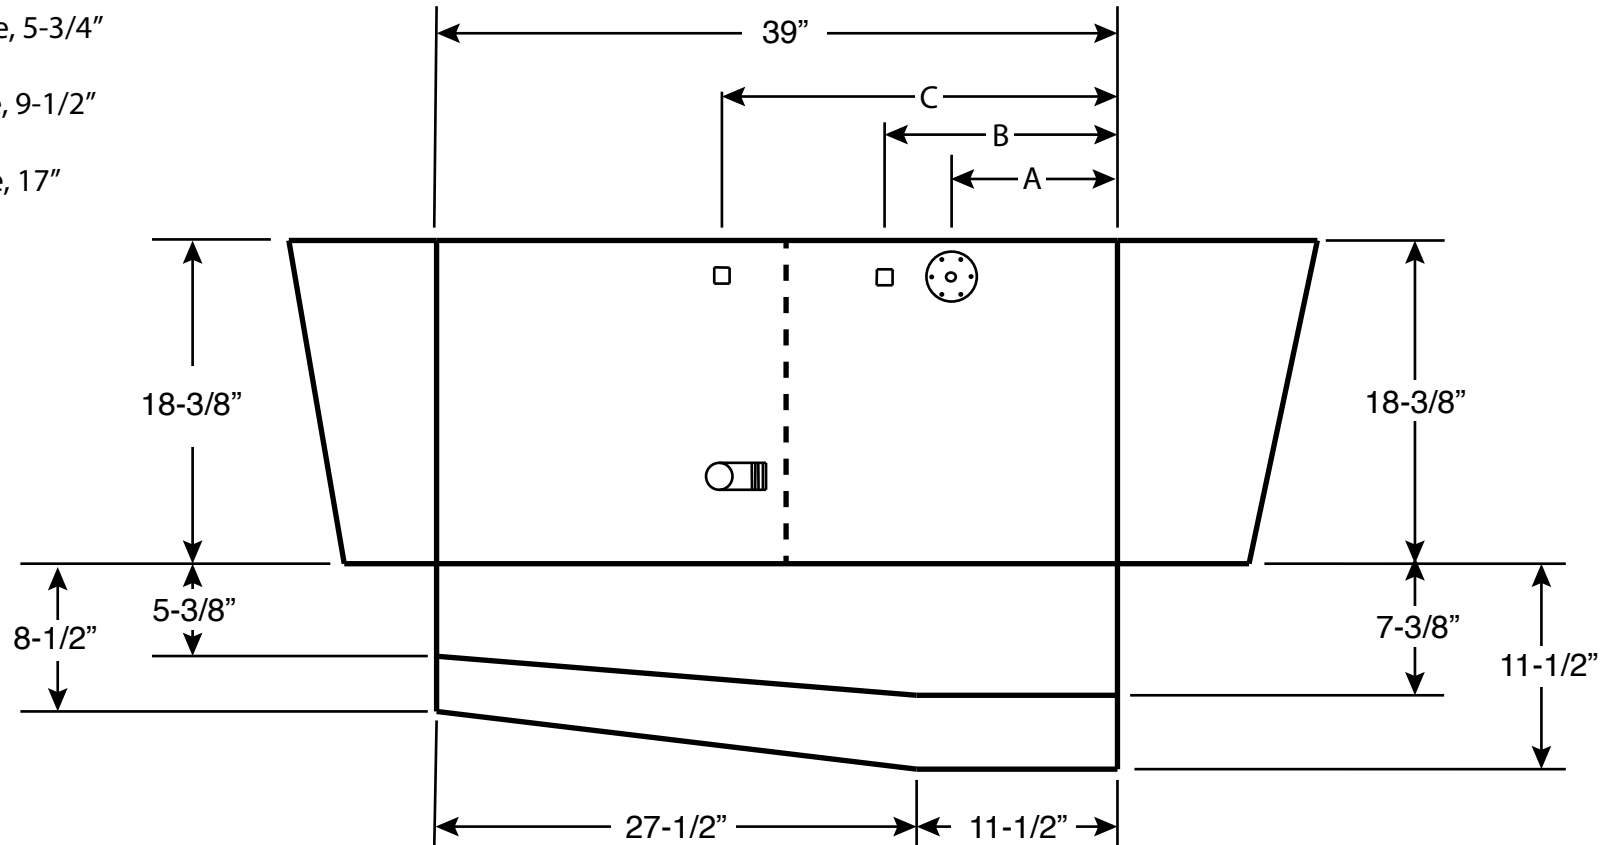

A = Sender to tank edge, 5-3/4"

B = Pickup to tank edge, 9-1/2"

C = Return to tank edge, 17"

This is a special order item; your order cannot be cancelled or returned once your order is accepted, so please choose and measure carefully. Complete your order by agreeing to these terms and signing at right.

I, \_\_\_\_\_ certify that the dimensions of  
printed name  
the tank as shown in this drawing are correct.

X \_\_\_\_\_  
signature

Date \_\_\_\_\_