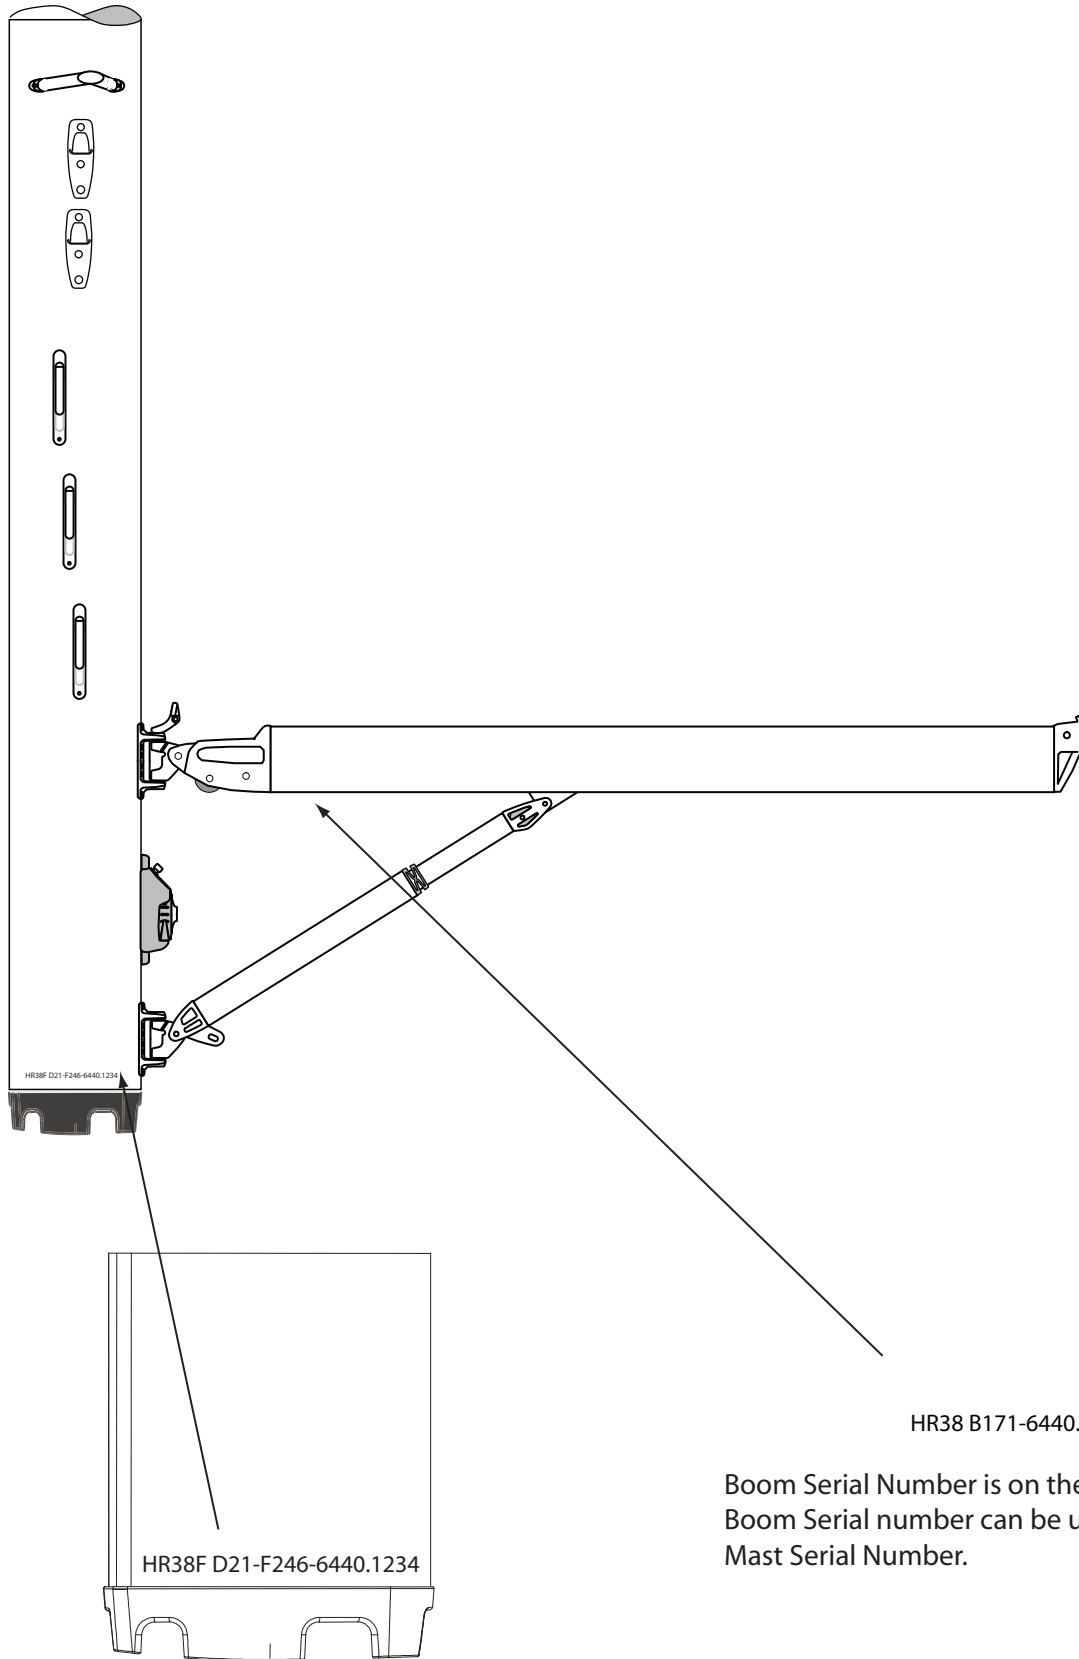

Mast and Boom Serial Number Locations

Boom Serial Number is on the bottom of the boom.
Boom Serial number can be used to cross reference
Mast Serial Number.